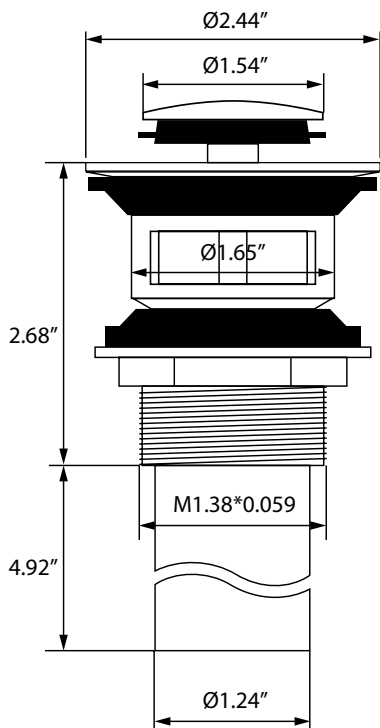

DSF-APDBN

PUSH POP-UP DRAIN WITH OVERFLOW

Style:

- Push Pop-Up Drain
- PVC Body

Installation Type:

- Bathroom Sink

Features:

- For bathroom sinks **with** an overflow